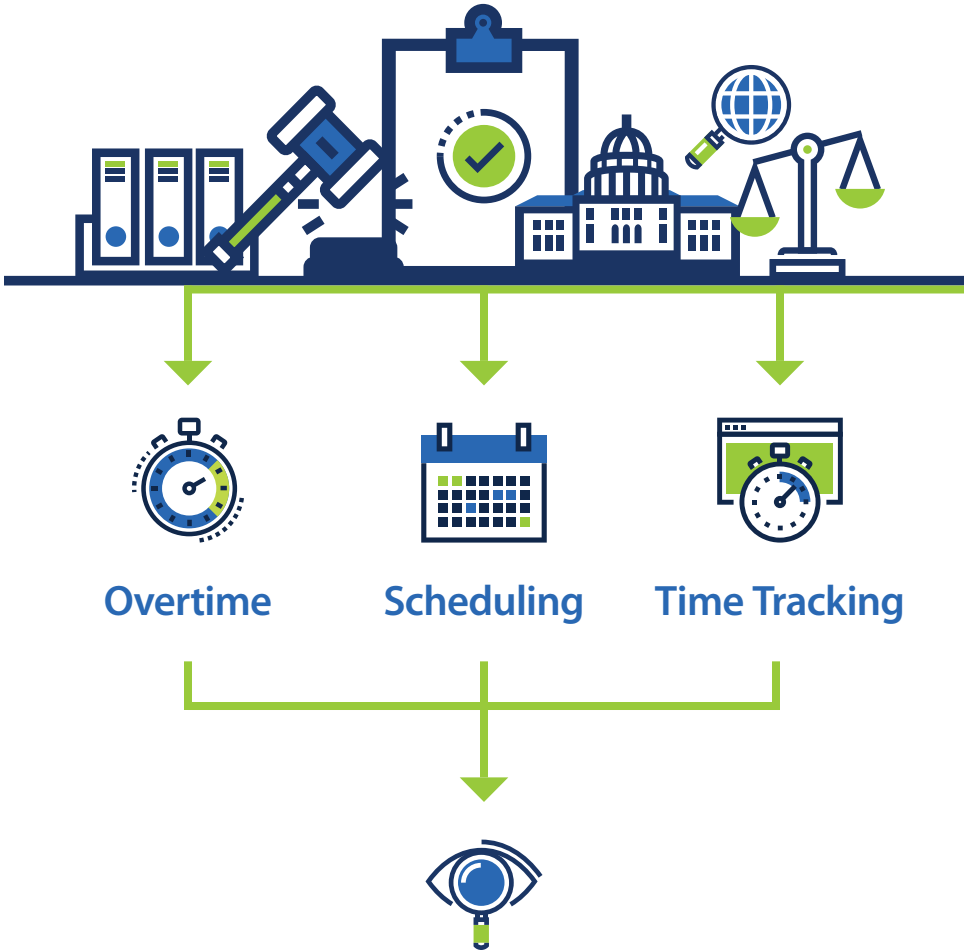

Regulatory compliance affects every business with employees

We're watching for you

Call us today at 800.561.6366 to see a demo, request a quote, and find out how **stratustime** is always on the clock.

166535F_03/14/18